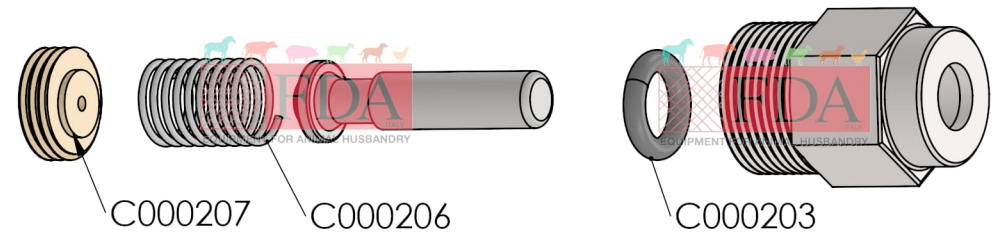

2

1

B

B

A

A

PROPRIETARY AND CONFIDENTIAL

THE INFORMATION CONTAINED IN THIS DRAWING IS THE SOLE PROPERTY OF FDA SRL. ANY REPRODUCTION IN PART OR AS A WHOLE WITHOUT THE WRITTEN PERMISSION OF FDA SRL IS PROHIBITED.

F.D.A. SRL			
TITLE:			
FDA-000006			
SIZE	CATEGORY	DWG.NO.	REV
A	Nipple Drinkers		1
SCALE: 1:1		SHEET 1 OF 1	

2

1