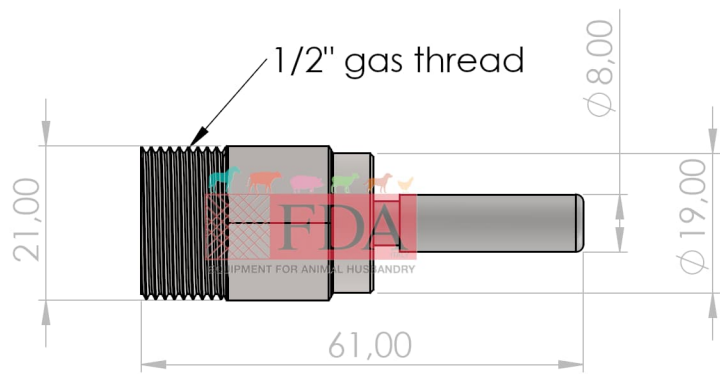

2

1

B

B

A

A

PROPRIETARY AND CONFIDENTIAL

THE INFORMATION CONTAINED IN THIS DRAWING IS THE SOLE PROPERTY OF FDA SRL. ANY REPRODUCTION IN PART OR AS A WHOLE WITHOUT THE WRITTEN PERMISSION OF FDA SRL IS PROHIBITED.

F.D.A. SRL			
TITLE:			
FDA-000006			
SIZE	CATEGORY	DWG.NO.	REV
A	Nipple Drinkers		1
SCALE: 1:1		SHEET 1 OF 1	

2

1