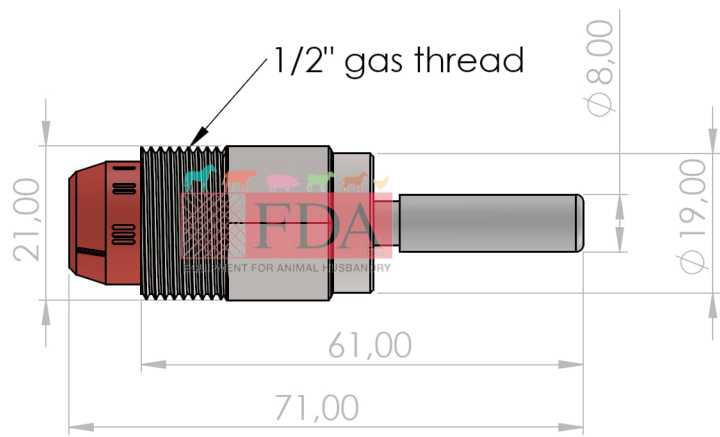

2

1

B

B

A

A

2

1

F.D.A. SRL - ITALY		
TITLE:		
FDA000006TP		
SIZE	CATEGORY	REV
<b>A</b>	NIPPLE DRINKERS	
SCALE: 1:1		SHEET 1 OF 1